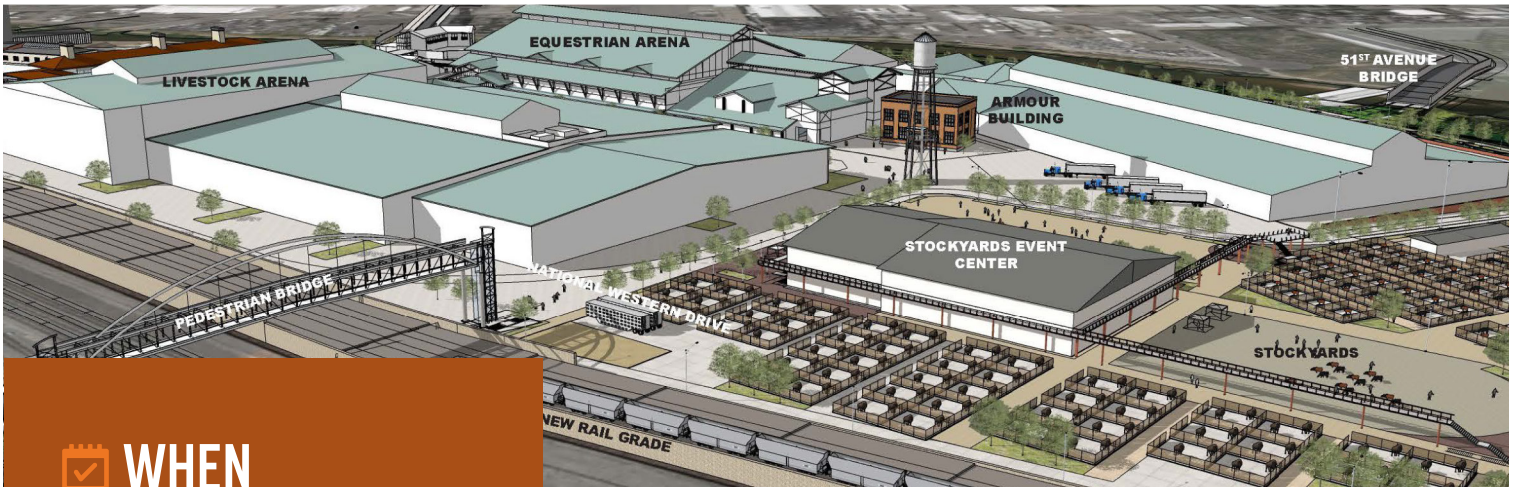

YOU'RE INVITED

National Western Center Placemaking Public Meeting

WHEN

Thursday, Oct. 18

5:30 - 7:30 p.m.

Presentation at 6:00
followed by open Q&A/Feedback

WHERE

Stapleton Rec Center

5090 Broadway

Denver, CO 80216

On-street parking available

WHY

The National Western Center Campus Placemaking Study is in its final stages. This study will help guide the design character of the redeveloped 250-acre site. Join us on Oct. 18 to review updated visuals of the future site and provide your input on recommended Placemaking design recommendations. Your input has been vital throughout this process and we would like to share how feedback gathered from the community and partners has been combined with industry best practices to develop initial site layout/character and design standards. This input will continue to be important to inform how the campus comes to life through design refinement and the construction phase of the redevelopment.

CUANDO

jueves 18 de octubre

5:30 - 7:30 p.m.

Presentación a las 6:00, seguida de preguntas y respuestas abiertas / Comentarios.

DÓNDE

Stapleton Rec Center

5090 Broadway

Denver, CO 80216