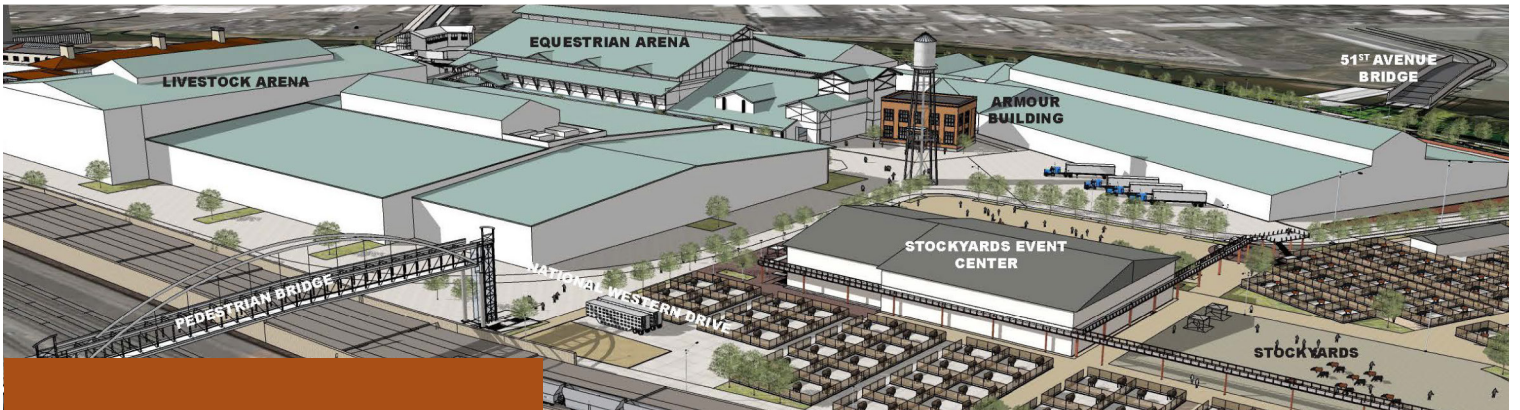

YOU'RE INVITED

National Western Center Placemaking Public Meeting

WHEN

Thursday, Oct. 18

5:30 - 7:30 p.m.

Presentation at 6:00
followed by open Q&A/Feedback

WHERE

Stapleton Rec Center

5090 Broadway

Denver, CO 80216

On-street parking available

WHY

The National Western Center Campus Placemaking Study is in its final stages. This study will help guide the design character of the redeveloped 250-acre site. Join us on Oct. 18 to review updated visuals of the future site and provide your input on recommended Placemaking design recommendations. Your input has been vital throughout this process and we would like to share how feedback gathered from the community and partners has been combined with industry best practices to develop initial site layout/character and design standards. This input will continue to be important to inform how the campus comes to life through design refinement and the construction phase of the redevelopment.

CUANDO

jueves 18 de octubre

5:30 - 7:30 p.m.

Presentación a las 6:00, seguida de preguntas y respuestas abiertas / Comentarios.

DÓNDE

Stapleton Rec Center

5090 Broadway

Denver, CO 80216